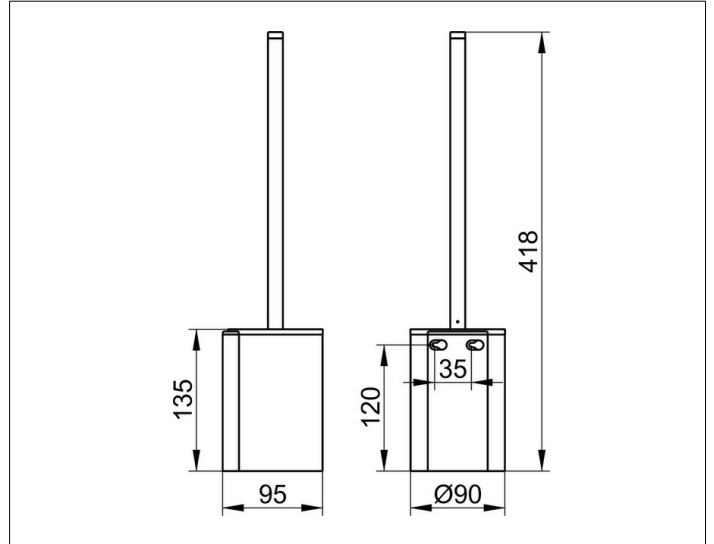

Plan
14972370200 Toilet brush set

PRODUCT

DRAWING

PRODUCT ATTRIBUTES

complete with opaque synthetic insert black,
brush and spare brush head

SURFACE

black matt